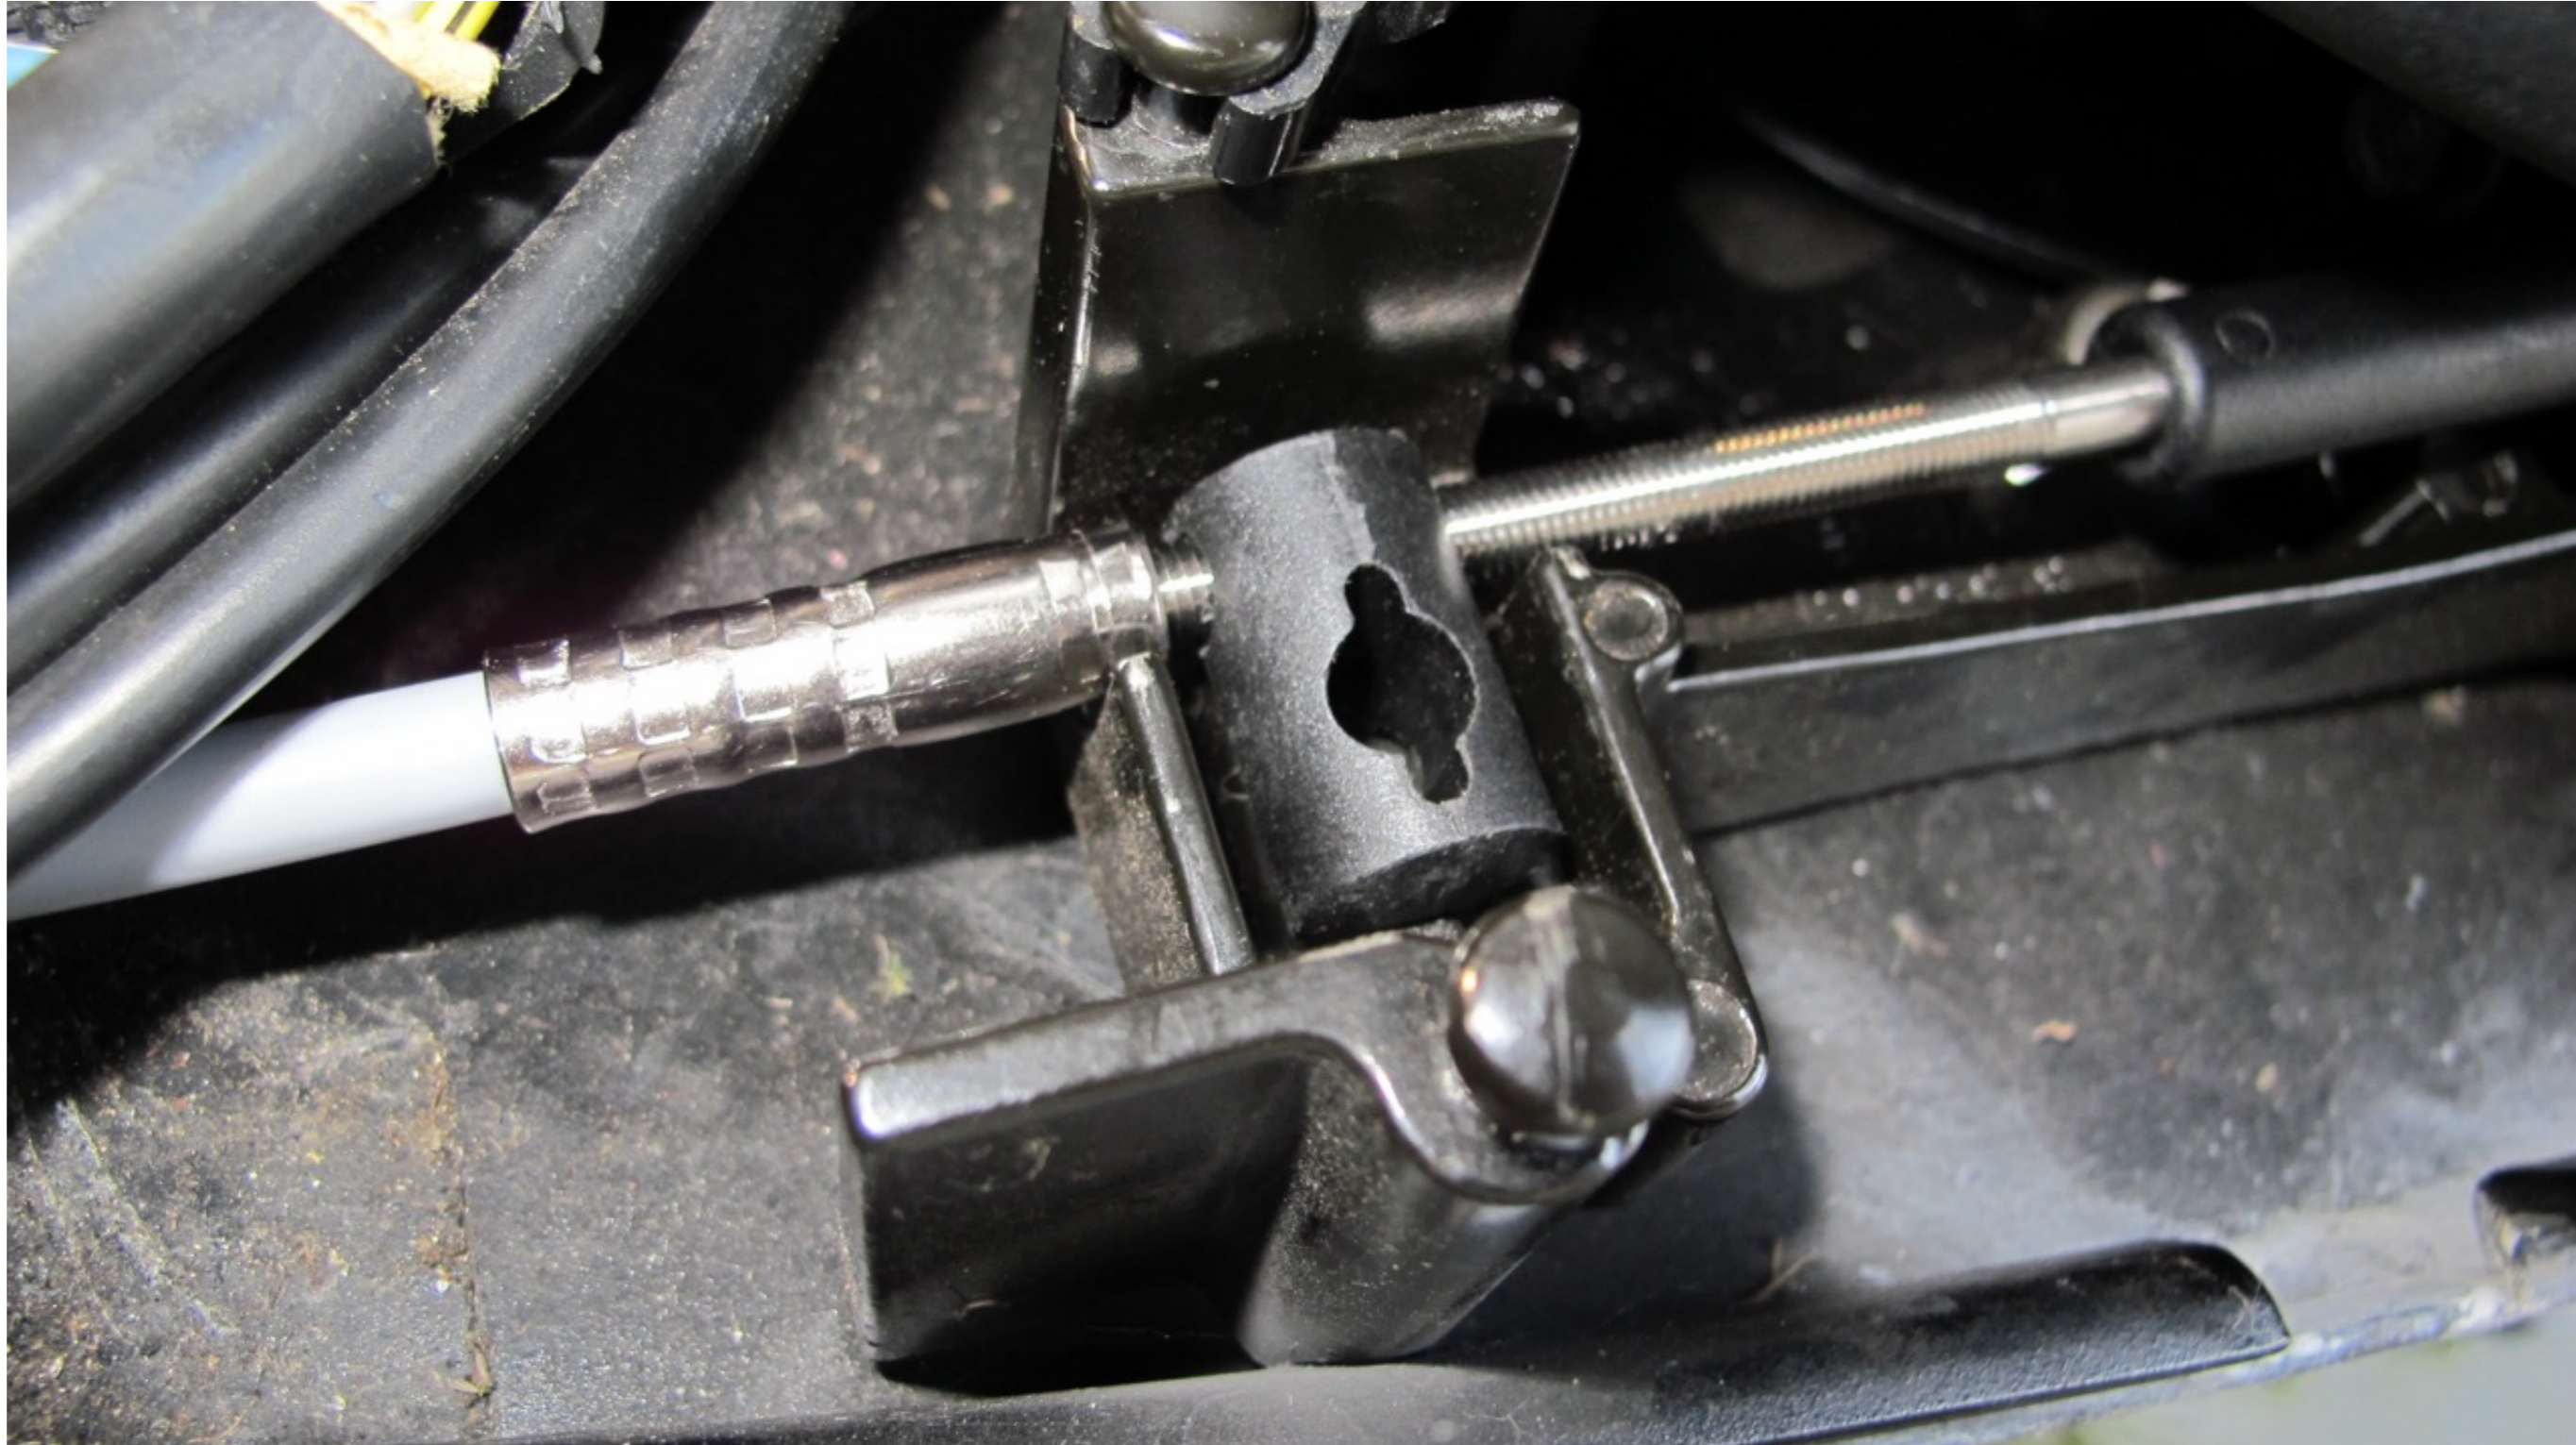

Free Download

[Mercury-outboard-shifter-diagram](#)

[Mercury-outboard-shifter-diagram](#)

Free Download

Shop for Mercury Outboard parts like Drain plugs, filter accessories, wedge block anodes, replacement kits and more from brands like Mercury Marine, Mercury 150 Manual Online: Adjusting The Shift Cable. To adjust the shift cable: 1. Align the shift cable end guide with the center mark as instructed in Locating Find your THROTTLE AND SHIFT LINKAGE(MERCURY)(MANUAL) diagrams at PPT using our parts catalog.. Mar 22, 2009 — My Merc has the shift built into the handle. It shifts into and out ... <http://www.mercuryracing.com/techcorners/outboard/faqs.php>. Never shift into Logo, Mercury Marine, Mercury Precision Parts, Mercury Propellers, Mercury ... Whenever a boat is moving (coasting) and the outboard gear shift is in neutral.

mercury outboard shifter parts

Apr 22, 2021 — Collection of mercury outboard wiring diagram. A wiring diagram is a streamlined traditional photographic depiction of an electric circuit. It reveals ... SHOP MERCURY OUTBOARD PARTS BY ENGINE. QUICKLY FIND ESSENTIAL MAINTENANCE PARTS FOR YOUR MERCURY OUTBOARD. 2.5 - 60 HP., 12 hours ago — Read Or Download Hp Mercury Outboard For FREE Motor Diagram at ARDIAGRAM.QGARFAGNANA.IT.. OEM Quicksilver/Mercury Throttle/Shift Cable G1- 16Ft 8M0082489 Please confirm fitment of MerCruiser parts with your serial number. Photos and descriptions ...